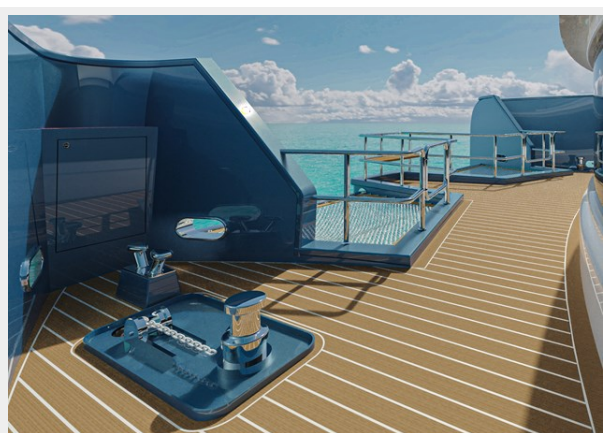

EX32-M EXTERIOR.110