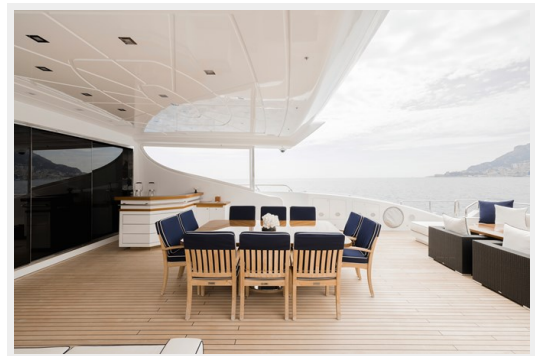

ROYALE_X_00000396_48__vb2200484_8022x5351 ROYALE_X_00000396_98__vb2200410_7892x5264