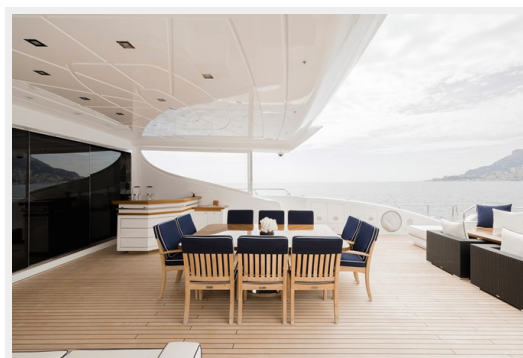

ROYALE_X_00000396_48__vb2200484_8022x5351 ROYALE_X_00000396_98__vb2200410_7892x5264