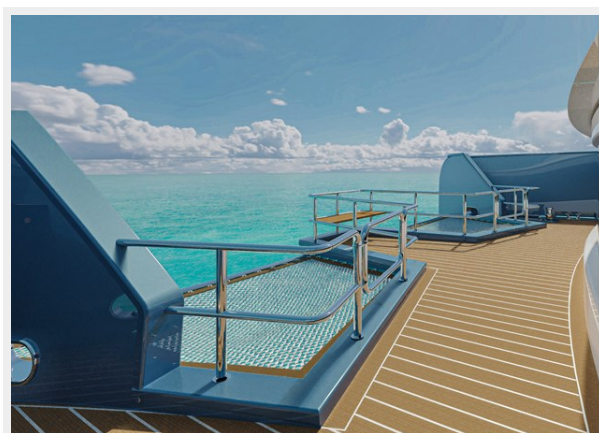

EX37_M EXTERIOR.174.18