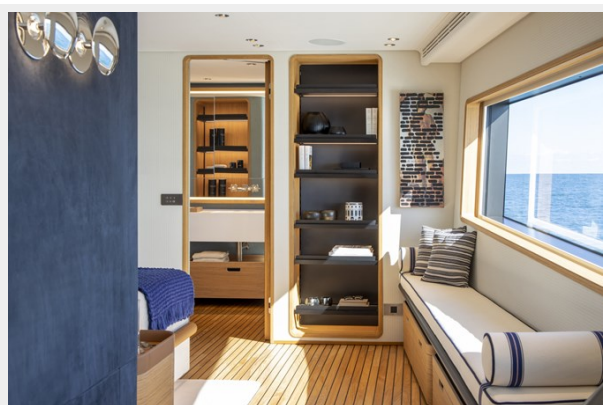

**CustomLine_Navetta30New_Navetta 30
New_48245**