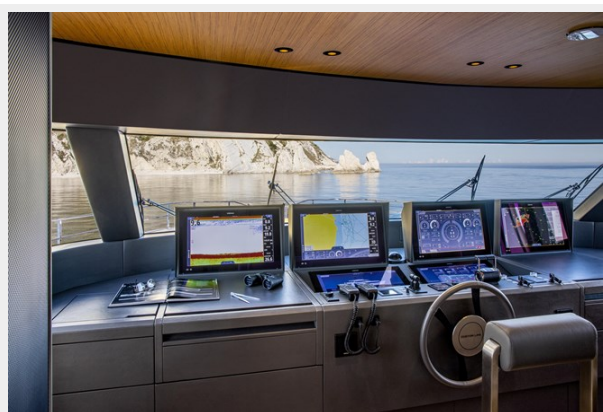

**CustomLine_Navetta30New_Navetta 30
New_48277**