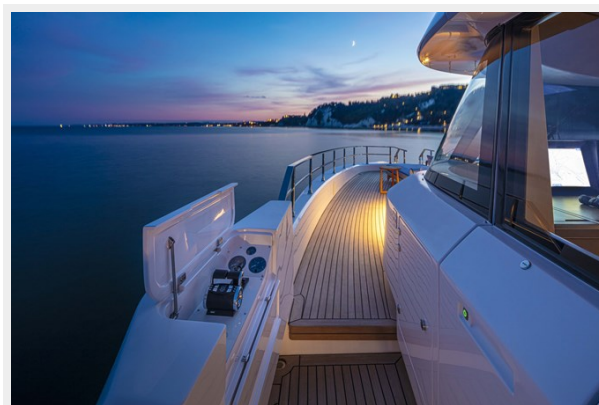

**CustomLine_Navetta30New_Navetta 30
New_48280**