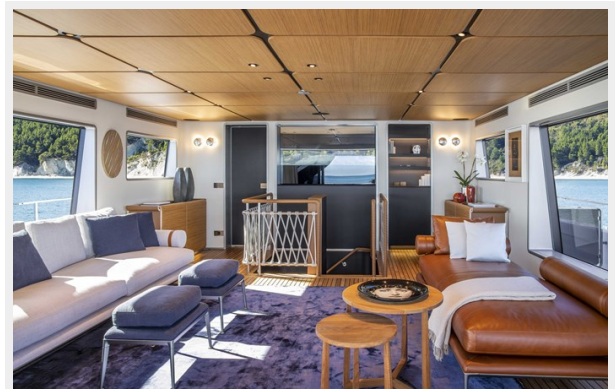

**CustomLine_Navetta30New_Navetta 30
New_48274**