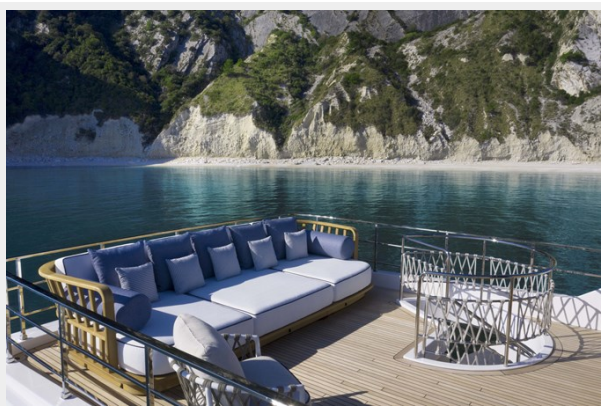

**CustomLine_Navetta30New_Navetta 30
New_48259**