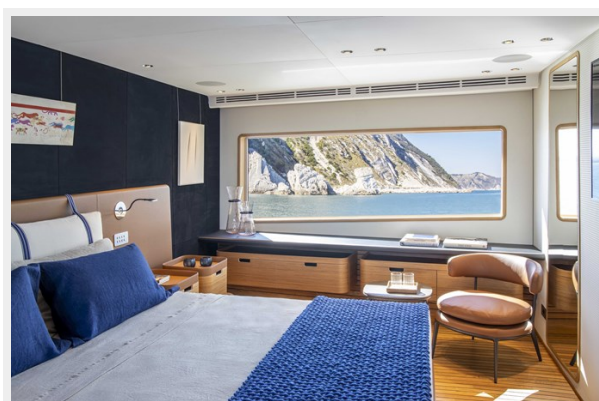

**CustomLine_Navetta30New_Navetta 30
New_48246**