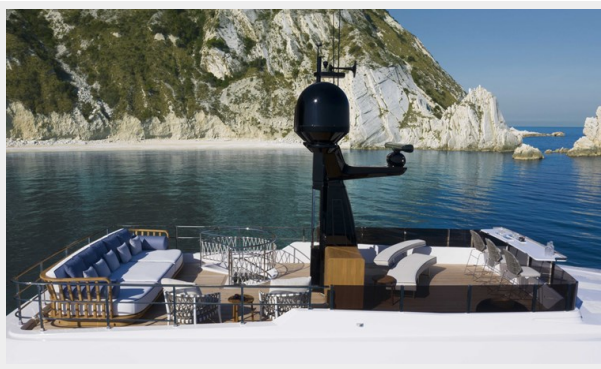

**CustomLine_Navetta30New_Navetta 30
New_48257**