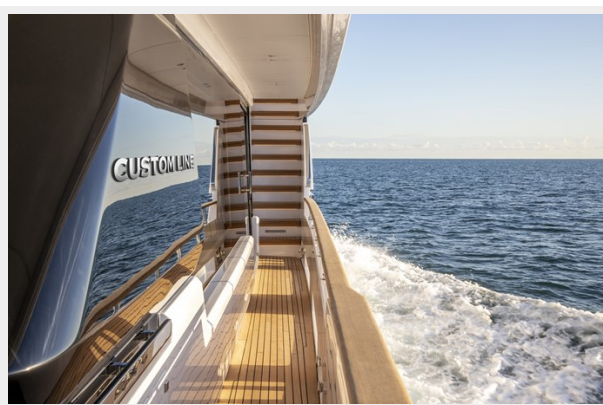

**CustomLine_Navetta30New_Navetta 30
New_48223**