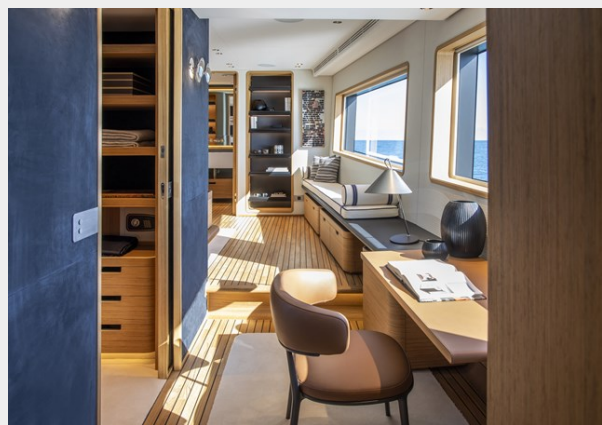

**CustomLine_Navetta30New_Navetta 30
New_48253**