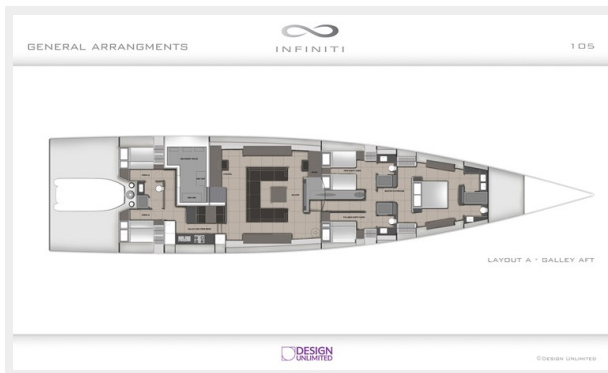

INFINITI YACHTS 105 SAILING YACHT 2024 FOR SALE | BLUEPRI   **INFINITI YACHTS 105 SAILING YACHT 2024 FOR SALE | INTERIOR (1)**