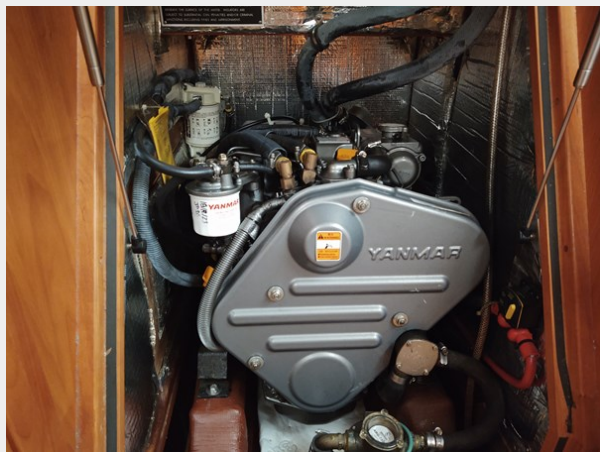

This sailboat is currently owned by the original owner who ordered the boat built in 2009 with numerous beyond standard options, including bow thruster, two zone AC/Heater within the cabin layout with separate zone controls, dinghy davits, Dodger and Bimini, and Asymmetric Spinnaker sail with Main sail and roller reefing Genoa sail. This is a rare offering and the only one available in the Northeast at this time. Call today for more information and to make an appointment to view her in person

Synergy Fwd Stateroom hanging locker

Synergy Fwd Stateroom sink vanity

Synergy Aft Stateroom berth

Synergy Head Vanity

Synergy Head

Synergy Yanmar engine

Synergy Flat Screen TV

Synergy Battery selector switches