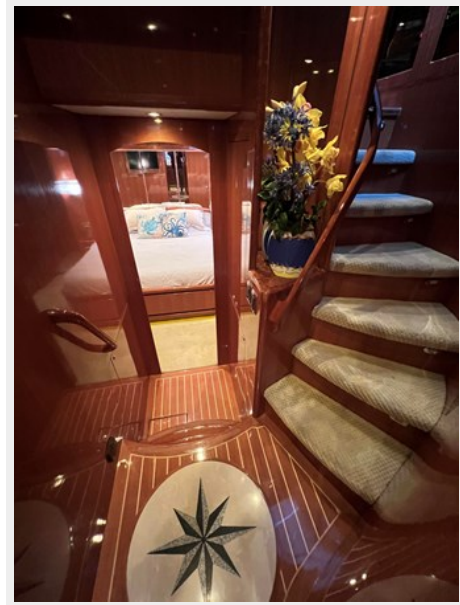

This Hampton 620 motor yacht offers best of all the worlds for a cruising couple, nice aft deck which flows into the salon, two steps up to a large galley with nice appliances and pass through counter to a large U-shaped settee. The 62 Hampton has several updates over the 63 Hampton which includes a larger aft deck and new exterior styling with curved salon windows and other updated appointments.

She has been undercover and in freshwater for the past 5 years, and shows like new. She has twin generators with an inverter and desirable and reliable Caterpillar C 18 engines.

She offers a comfortable climate controlled modified Sky Lounge with a full array of electronics. There is a large settee in the sky lounge for casual dining and entertaining.

IMG_5293

IMG_5290

IMG_5264

IMG_5286

IMG_5284

IMG_5269

IMG_5282

IMG_5277

IMG_5280

IMG_5276

IMG_5279

IMG_5271

IMG_5376

IMG_5374

IMG_5372

IMG_5369