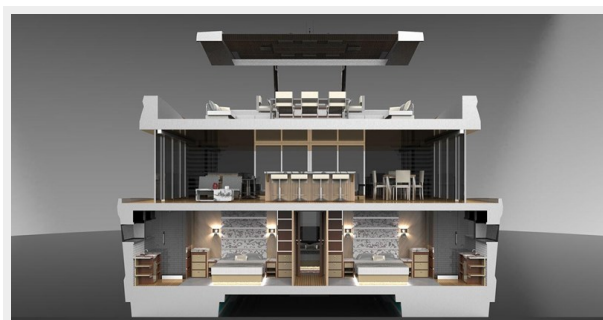

ФОТОГРАФИИ