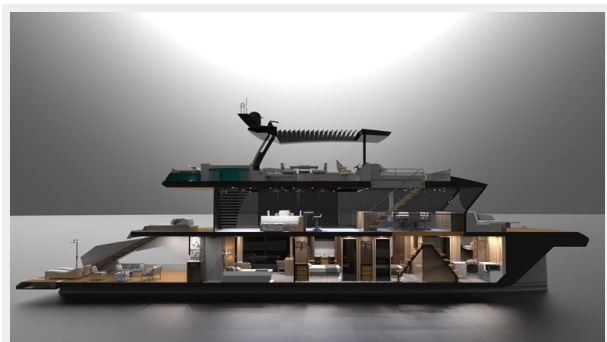

ФОТОГРАФИИ