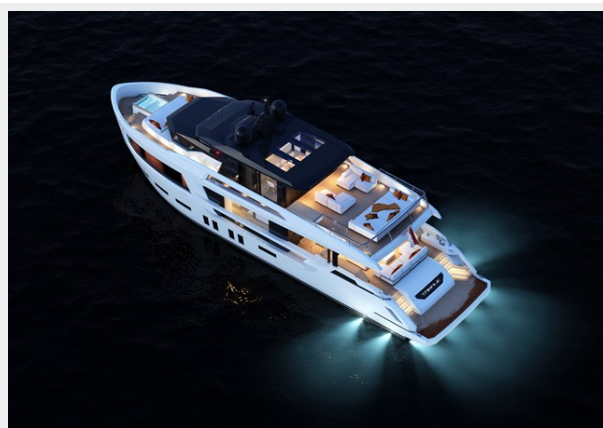

Tribale 95 night view 5