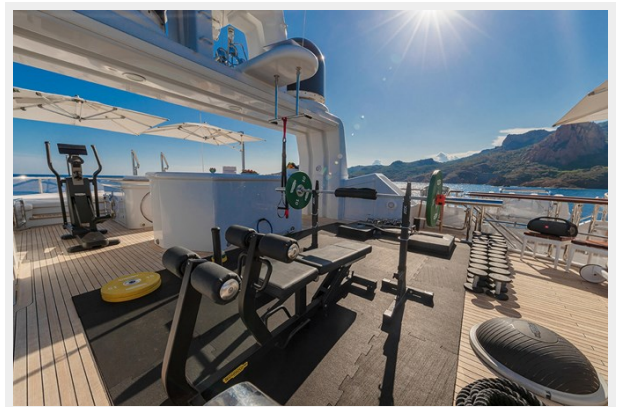

SUN DECK GYM EQUIPMENT