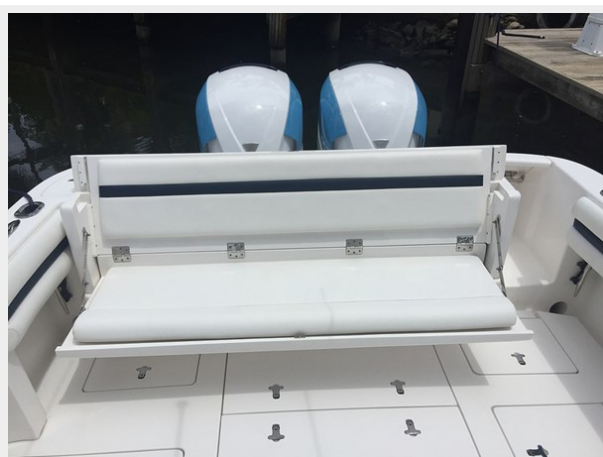

10_2015 37ft Intrepid 375 Center Console