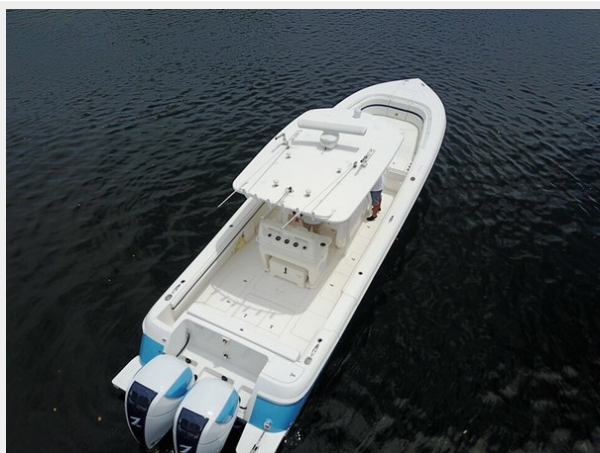

4_2015 37ft Intrepid 375 Center Console