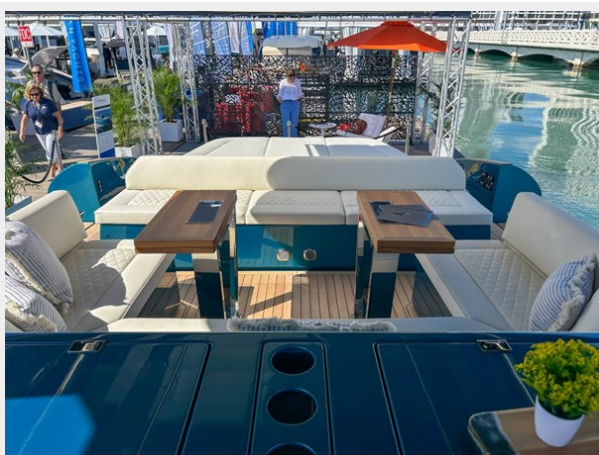

image00021 (Medium)