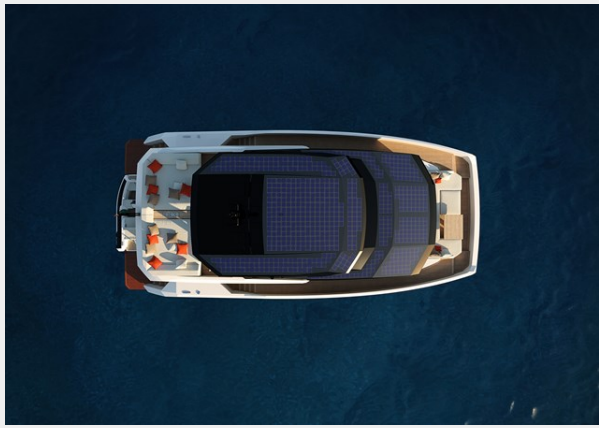

TribaleCat56 perspective top vie