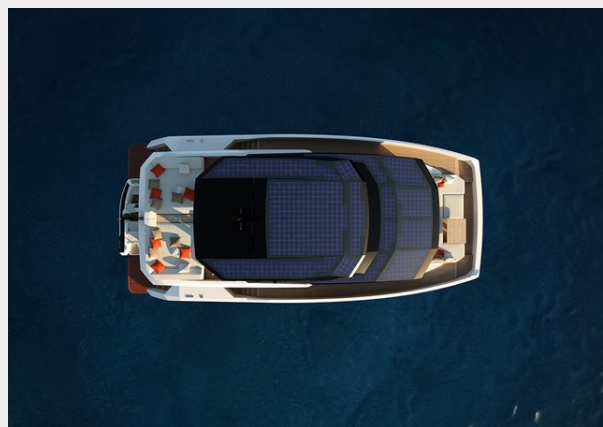

TribaleCat56 perspective top vie