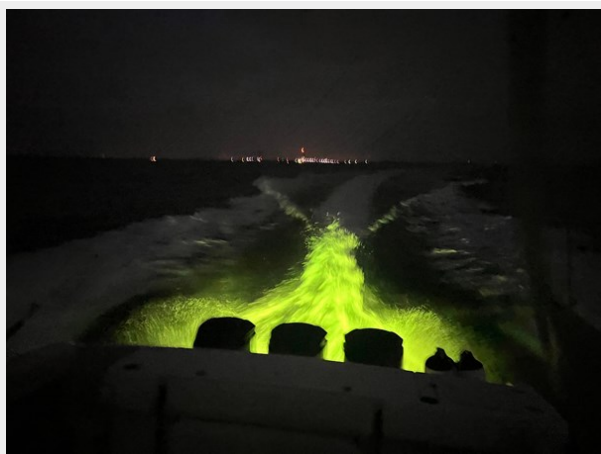

Yamaha Unit Status

Registration	Primary Usage	Hull Material	Boat Classification	# of Engines	Where Used
LEP25A806	Repower	Fiberglass	Walk Around Sail Water	3	Offshore Fishing

Primary ID	Request Date	Job Description	Causal Part	Recall/Sec
6HEX 100983	10/12/2023	Initial 20 Hour Service		Open
6HDX 1011429	10/12/2023	Initial 20 Hour Service		Open