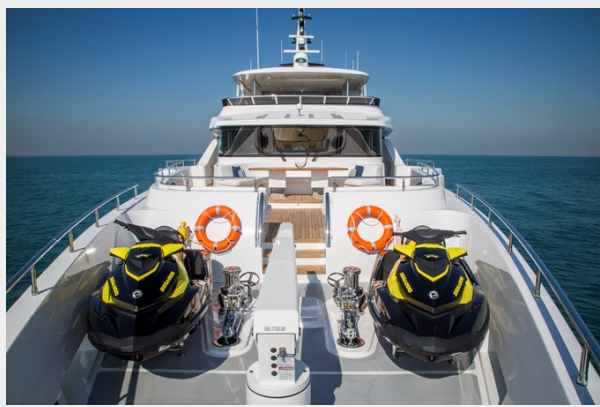

21Majesty 140 - Bow Jetski Area (1)