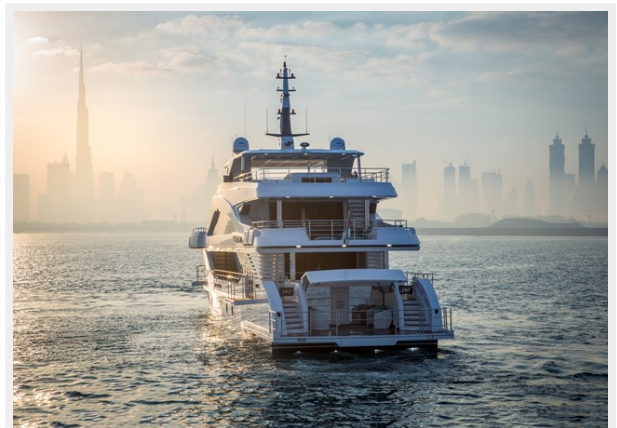

24Majesty 140 - Profile (5)