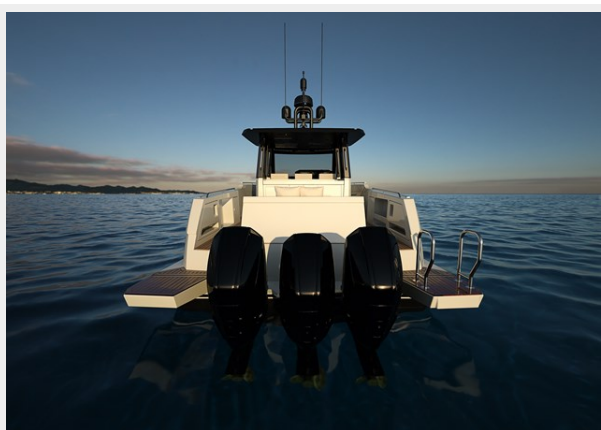

RA560 SY 400FB C0025