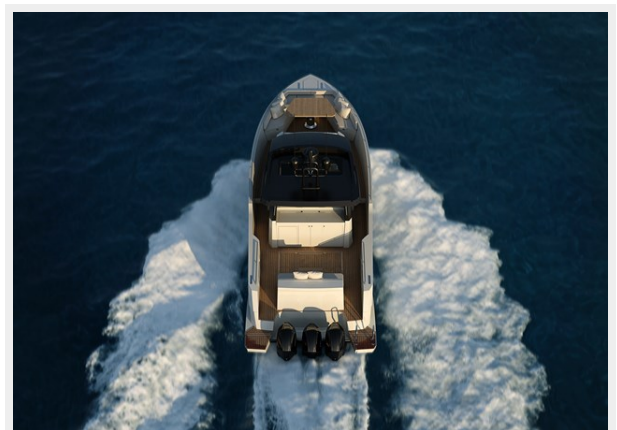

RA560 SY 400FB C0026