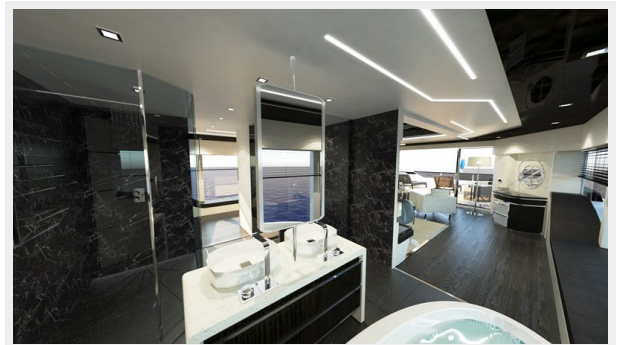

TP-Upper Deck Master Cabin - 63