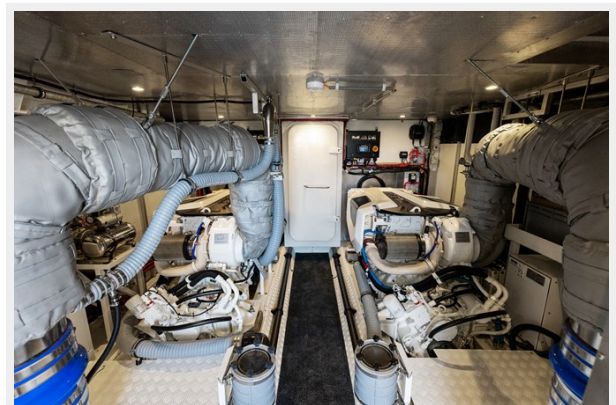

Engine Room - TRIBU 62' Steeler Yachts 2021