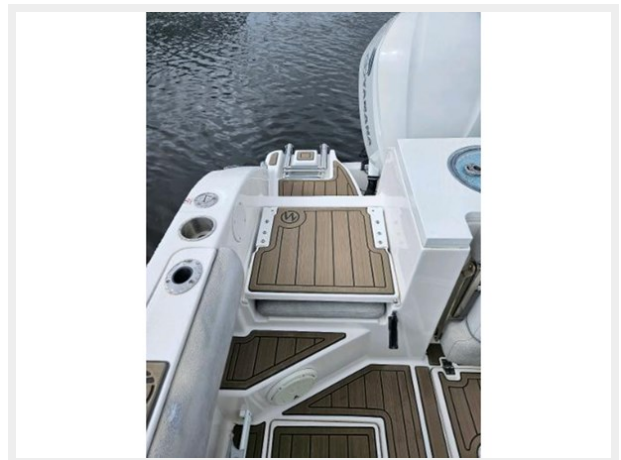

288 COMMANDER — SEA FOX

Builder: [SEA FOX](#)

Year Built: 2018

Model: center_console

Price: \$165,000 USD

Location: United States

LOA: 28' 8" (8.74mm)

Beam: 9.66

16	9
17	9
18	9
19	9
20	9
21	10
22	10
23	10
24	10
25	10
26	10
27	11
28	11
CONTACTS	12
Contact details	12
Telephones	12
Office hours	12
Address	12

SPECIFICATIONS

Overview

This 288 Commander is turn key, loaded and ready for all your water adventures! Whether its cruising with the family or heading to the deep water for a day of serious fishing this 288 Sea Fox is equipped for comfortable cruising or tournament fishing! Just to list a few options, new Simrad radar with overlay, Taco outrigger system, new windless, 2023 bottom paint, marine mat flooring, new center console canvas cover, with engine covers, all service and maintenance records available and up to date. Powered by twin 250hp Yamaha four stroke engines with less than 250 total hours. Tandem axle trailer included in great condition. Easy to see in N Myrtle Beach SC. Don't miss this one, compare to new and save thousands! Call today for your showing,

IMG_4084

2

3

4

5

6

7

8