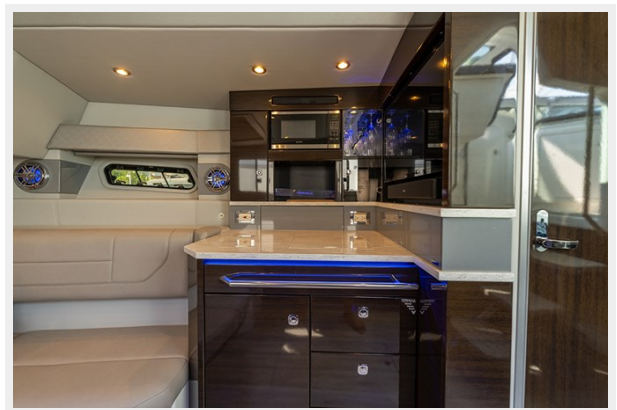

Cockpit TV	10
Helm station	10
Helm dashboard	10
Mercury DTS control	10
Bow	10
Bow seating	11
Access to the cabin	11
Port profile	11
Dinette/galley	11
Convertible dinette	11
Galley	11
Entertainment center in the galley	12
Electronics area in the cabin	12
Main cabin	12
Head	12
Head vanity mirror and storage	12
Head sink	12
Stbd quarter profile	13
Shower	13
Engines	13
Stbd quarter profile (in slip)	13
Port quarter profile (in slip)	13
Swim platform (in slip)	13
Port quarter profile	14
Electric grill	14
Port bow profile	14
Switch panel	14
Bennett control	14
Stove in the galley	14

Convertible dinette

Galley

Entertainment center in the galley

Electronics area in the cabin

Main cabin

Head

Head vanity mirror and storage

Head sink