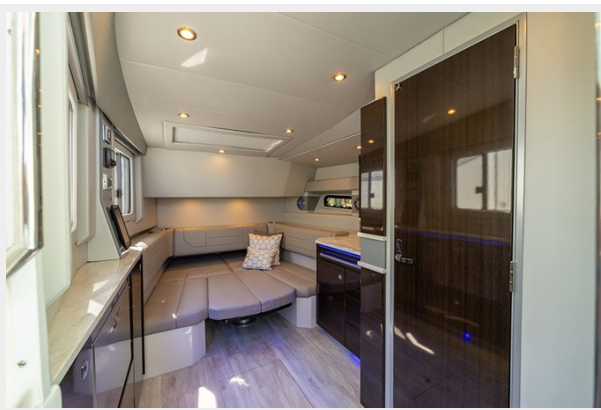

Cockpit TV	10
Helm station	10
Helm dashboard	10
Mercury DTS control	10
Bow	10
Bow seating	11
Access to the cabin	11
Port profile	11
Dinette/galley	11
Convertible dinette	11
Galley	11
Entertainment center in the galley	12
Electronics area in the cabin	12
Main cabin	12
Head	12
Head vanity mirror and storage	12
Head sink	12
Stbd quarter profile	13
Shower	13
Engines	13
Stbd quarter profile (in slip)	13
Port quarter profile (in slip)	13
Swim platform (in slip)	13
Port quarter profile	14
Electric grill	14
Port bow profile	14
Switch panel	14
Bennett control	14
Stove in the galley	14

Convertible dinette

Galley

Entertainment center in the galley

Electronics area in the cabin

Main cabin

Head

Head vanity mirror and storage

Head sink