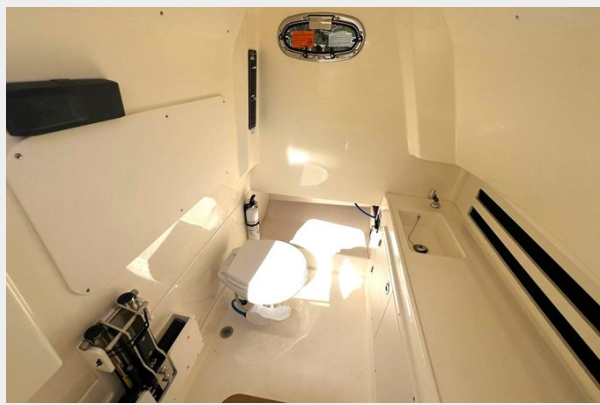

9302084_20240318102147912_1_XLARGE