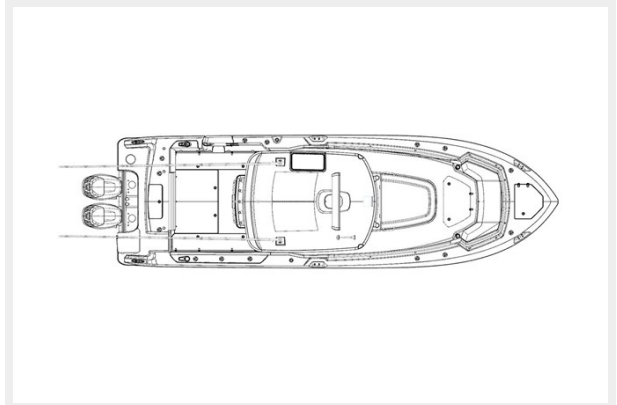

7987019_20210813103859713_1_XLARGE