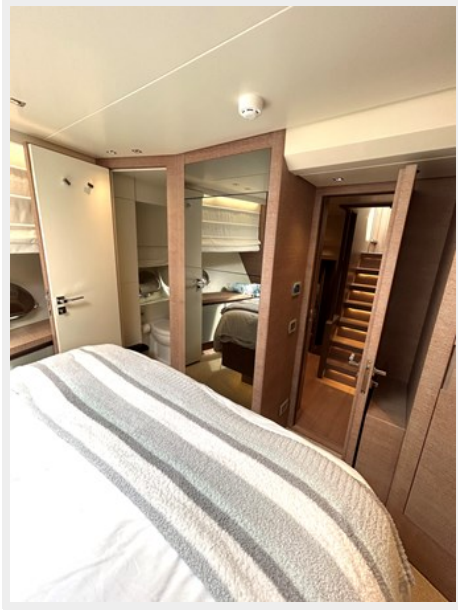

TowardDinette

VIPfromBackCorner

VIPFromLowerBed

VIPHeadboard

Screenshot 2024-03-26 at 2.23.41 PM

WindshieldToLower

VIPToStairsAndHead

UnderwaterLights