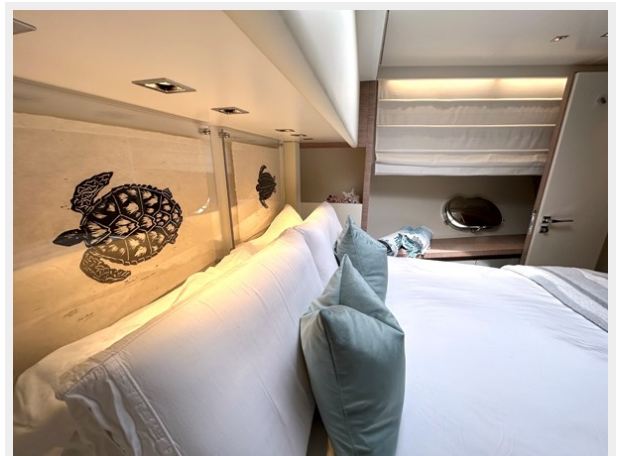

TowardDinette

VIPfromBackCorner

VIPFromLowerBed

VIPHeadboard

Screenshot 2024-03-26 at 2.23.41 PM

WindshieldToLower

VIPToStairsAndHead

UnderwaterLights