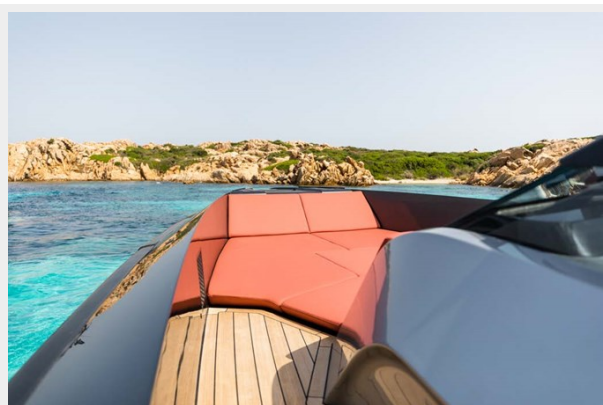

MAORI 46FT MOTOR YACHT FOR SALE | EXTERIOR (11)