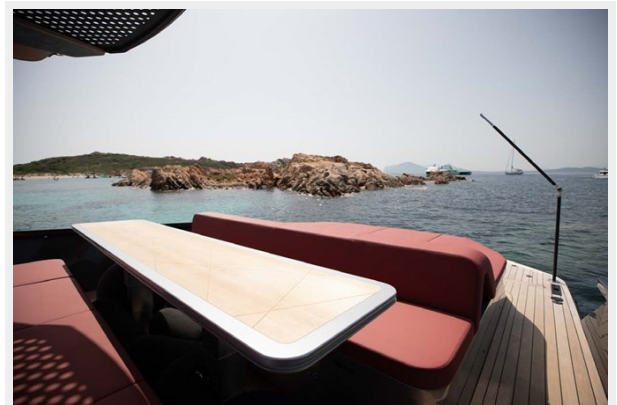

MAORI 46FT MOTOR YACHT FOR SALE | EXTERIOR (10)