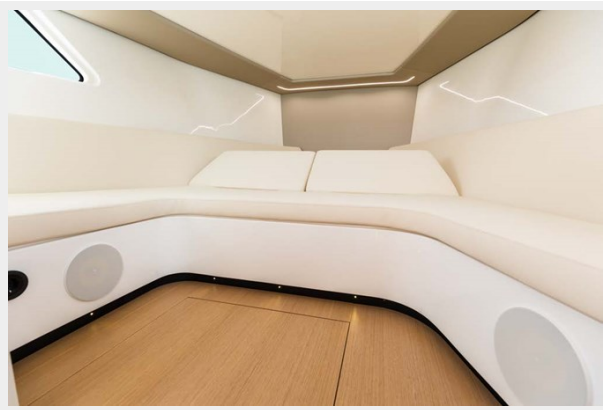

**MAORI 46FT MOTOR YACHT FOR SALE |
INTERIOR (2)**