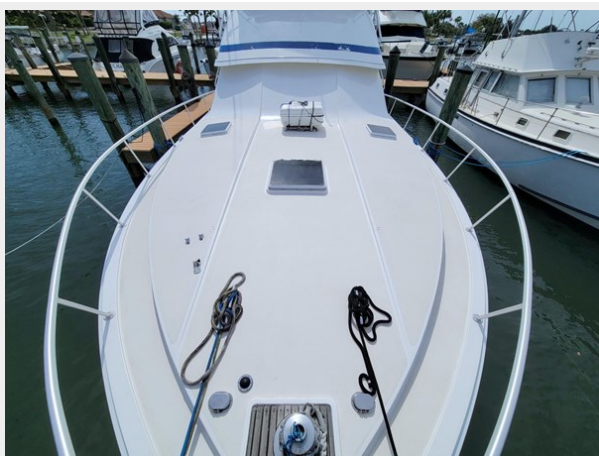

9294641_20240319101916749_1_XLARGE