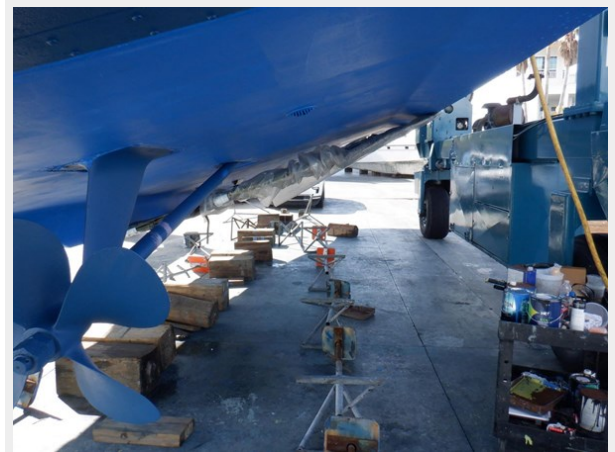

9294641_20240319102509709_1_XLARGE