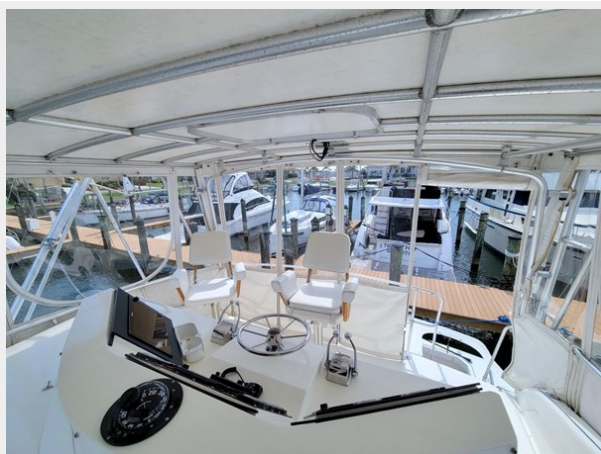

9294641_20240319101803471_1_XLARGE