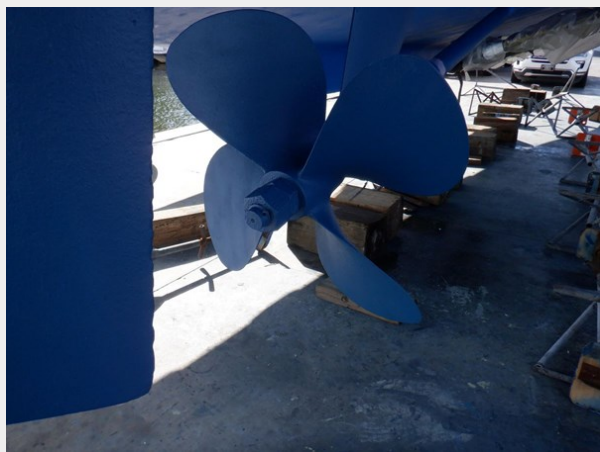

9294641_20240319102505650_1_XLARGE