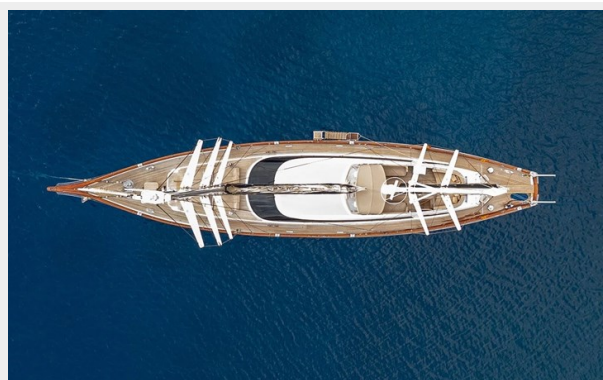

ФОТОГРАФИИ

2