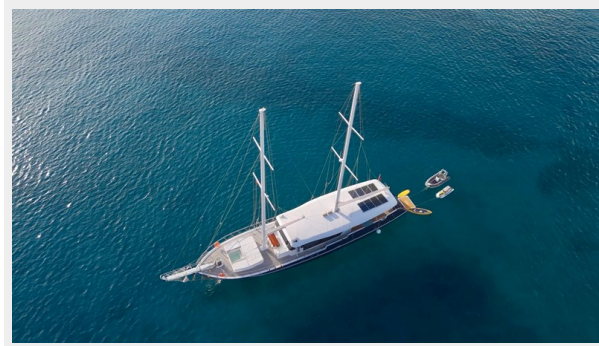

21

S4 Luxury Yacht 32

S4 04