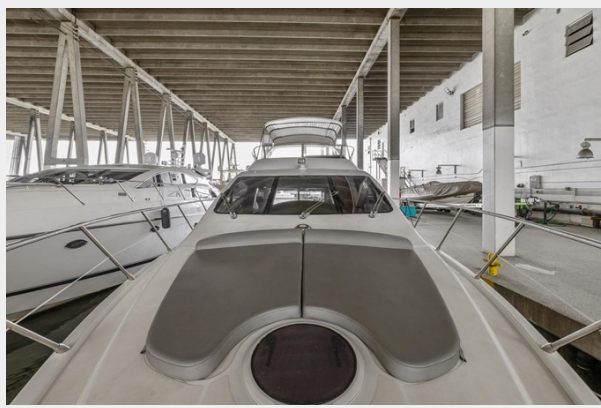

9-2005 55ft Azimut 55 Flybridge SUSI