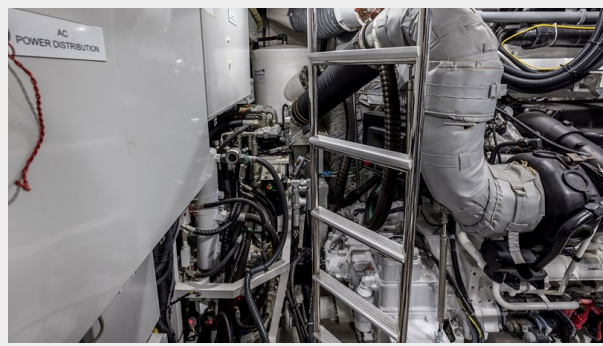

Hull Configuration: Monohull

Hull Designer: Bernard Olesinski

Interior Designer: Princess Yachts

Engine Information

Engines: 2

Manufacturer: Caterpillar

Fuel Type: Diesel

PHOTOS