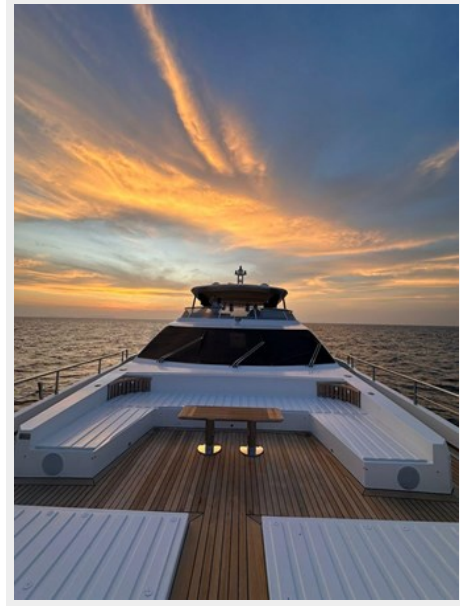

9dd7b5cd-f818-471c-8f88-62e4862393a2

2ba2c510-11a0-4a73-be7b-b32fe0bfda5f