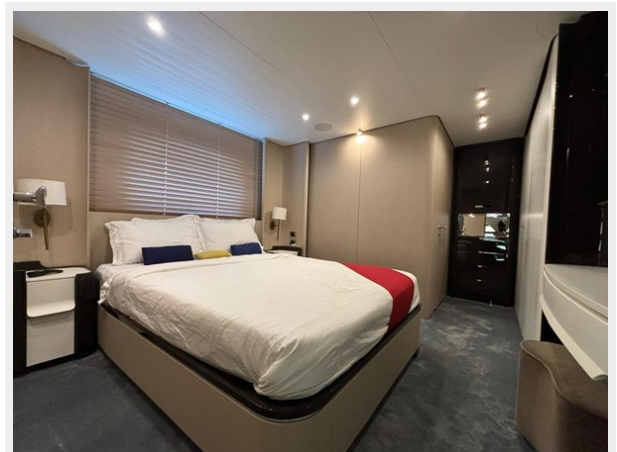

caaf88fd-2b17-4980-b081-0e8d83b1e7d0