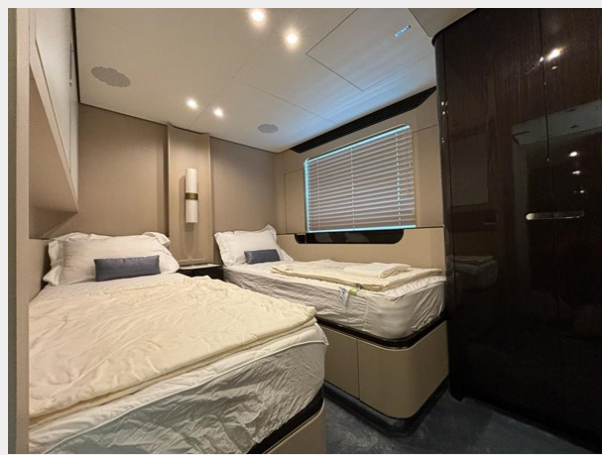

1ad8deed-1ffc-46b0-96f5-48a1147d9d56