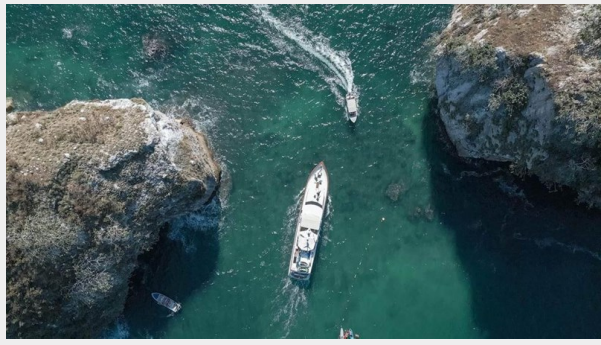

9309563_20240323082450520_1_XLARGE