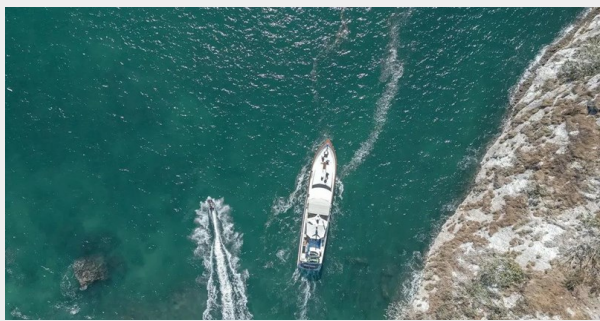

9309563_20240323082410119_1_XLARGE