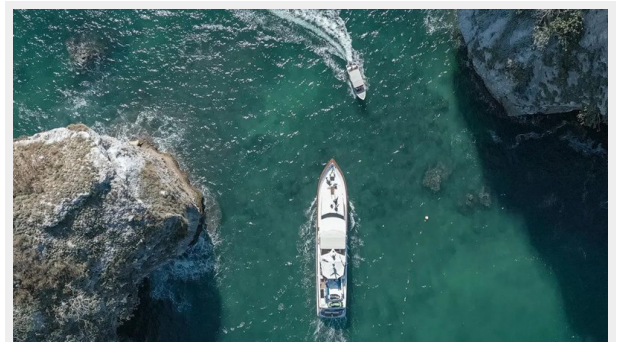

9309563_20240323082404889_1_XLARGE