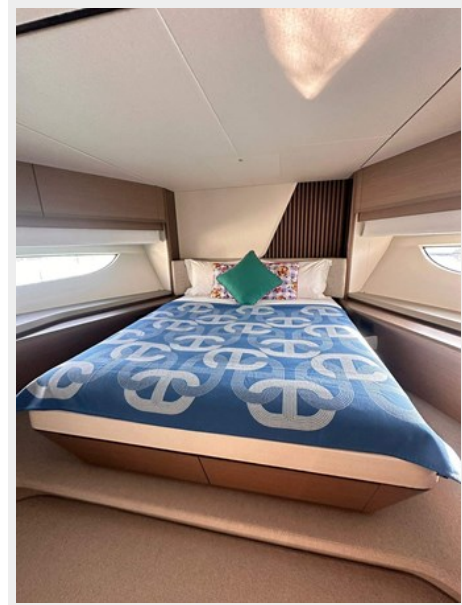

Princess Y85/504 features exterior design by and interior design by . Up to 4 guests can be accommodated on board the superyacht, Princess Y85/504, and she also has accommodation for 2 crew members, including the ship's captain. Princess Y85/504 has a hull and a superstructure. Powered by twin 1,900hp MAN V12-1900 diesel engines, the yacht is set to have an estimated top speed of 33 knots. The yacht carries 11,000 litres of fuel on board.

Accommodations

Total Cabins: 4**Total Berths:** 6**Sleeps:** 8**Total Heads:** 5**Crew Cabin:** 2**Crew Berths:** 2**Crew Heads:** 1

Hull and Deck Information

Hull Material: GRP**Deck Material:** Teak**Hull Configuration:** Deep Vee**Hull Color:** white**Hull Designer:** Princess Yachts**Exterior Designer:** Olesinski Ltd.**Interior Designer:** Princess Yachts

b81d0f51-0a7b-4a5b-875d-756e49b52d7b

IMG_2995

f6cdd0d5-7283-42fe-a398-7568d71cde10

IMG_2997

IMG_3004

IMG_3003

**32F81457-9C44-41F2-BECB-
AC65713DC6D0**

55e31b5e-ae06-4457-a160-98dd6b375524