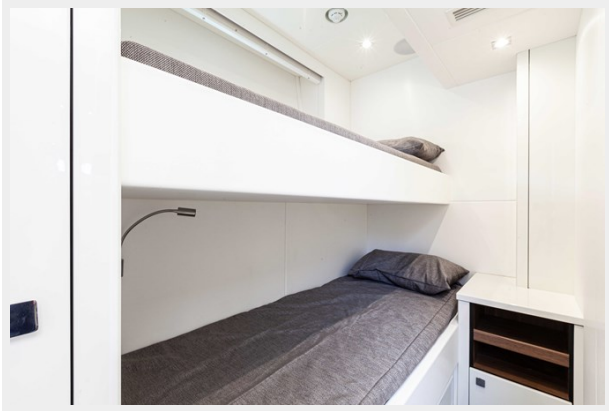

New Edge For Sale