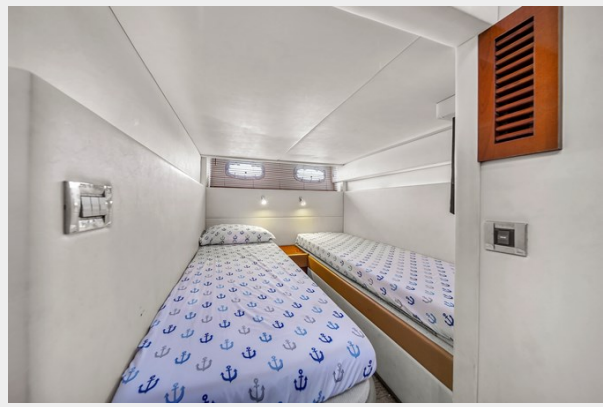

45 Sea Ray-39