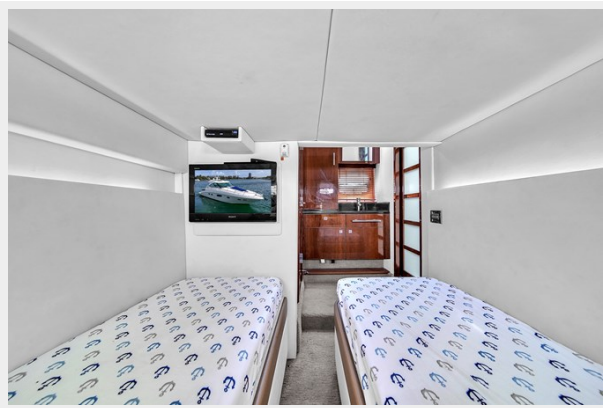

45 Sea Ray-41