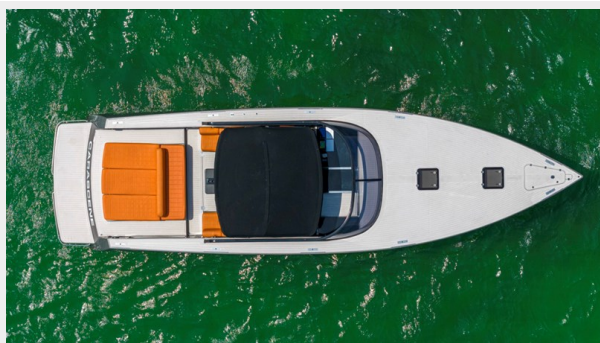

2015 VanDuth 55-20