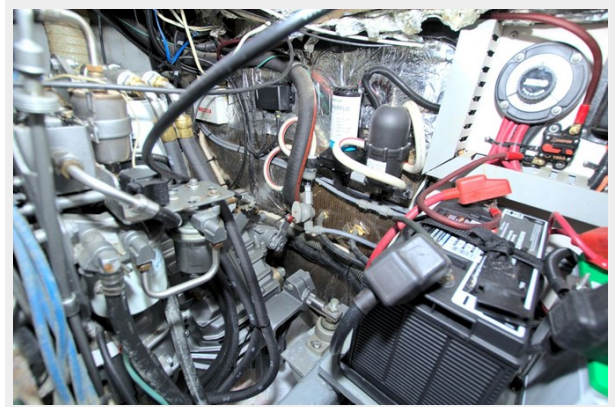

8341277_20220608094349714_1_XLARGE