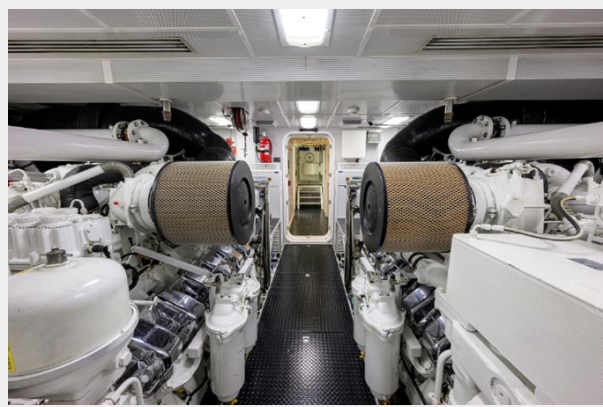

Engine Room