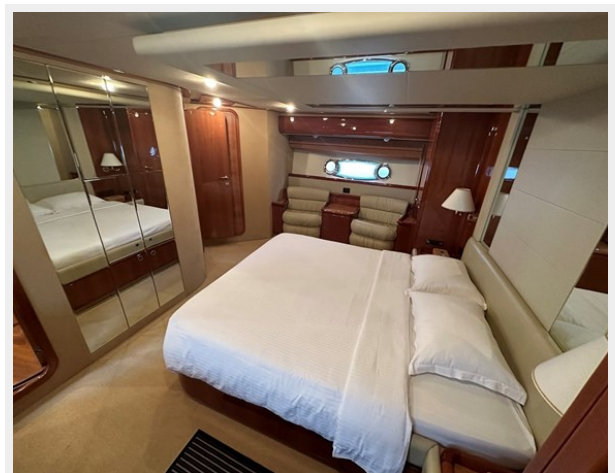

large_4094767