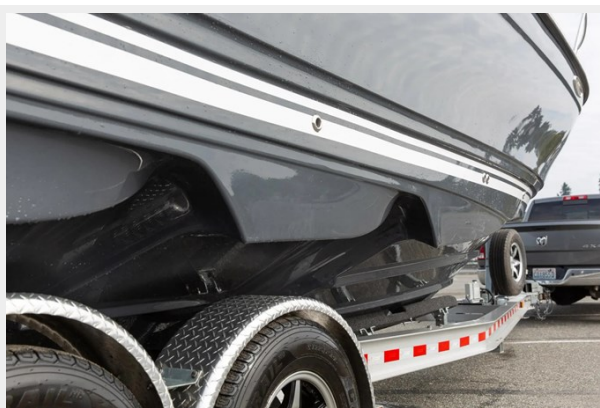

2025 Cutwater 288 Coupe