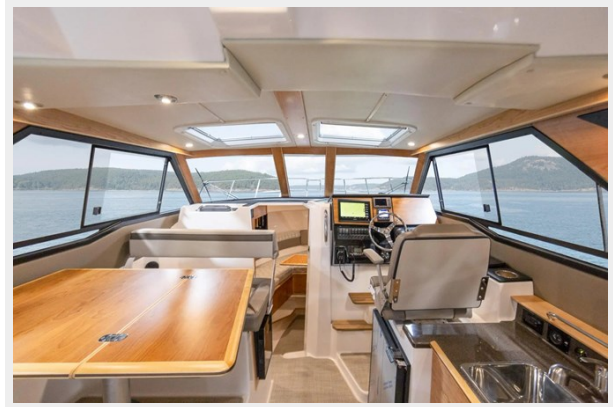

2025 Cutwater 288 Coupe
2025 Cutwater 288
Coupe