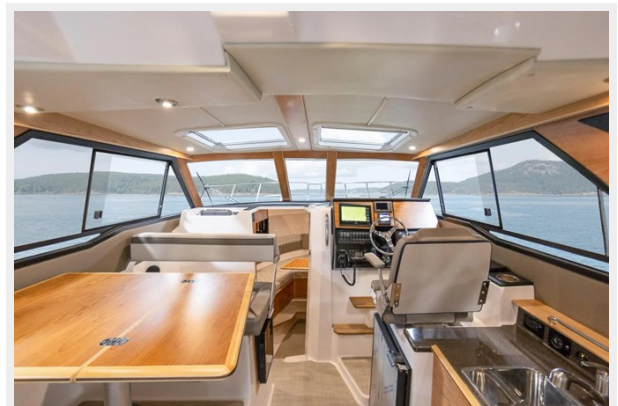

2025 Cutwater 288 Coupe