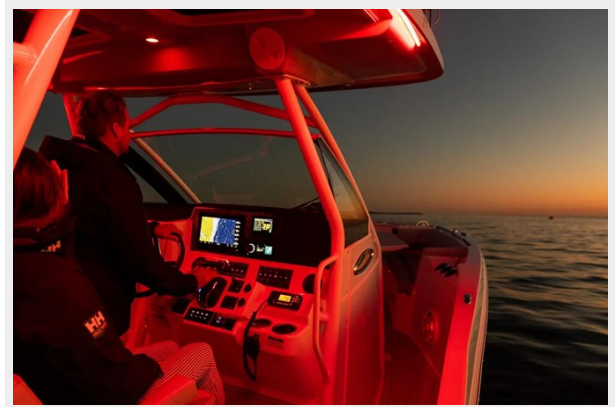

2024 Solara 310 Center Walkaround