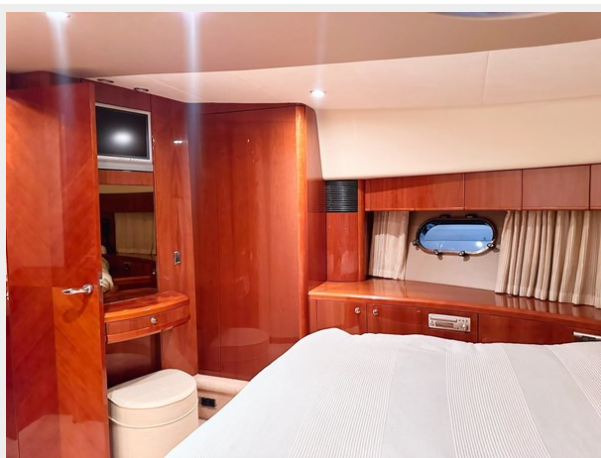

Princess 23m WET ASSET 30