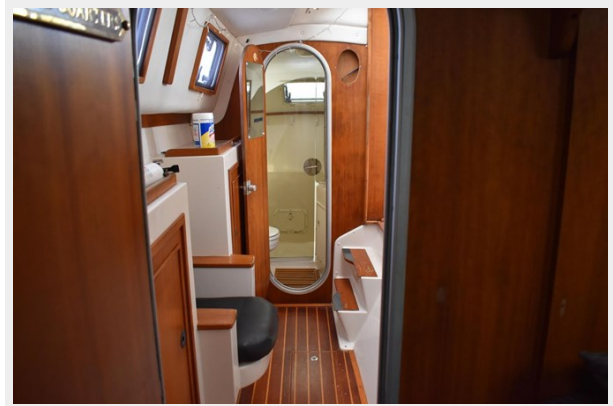

1998-pdq-36-capella-sail-9361344-20240423070350474-1_XLARGE