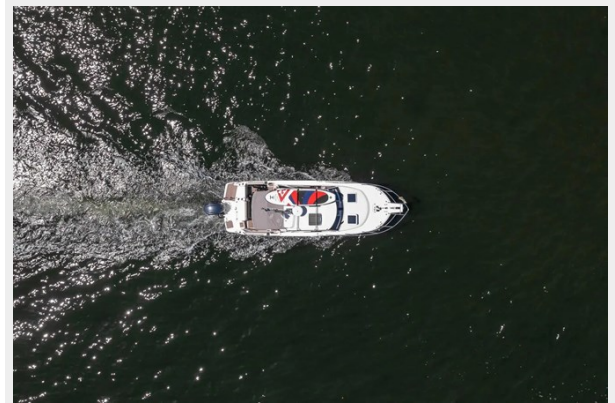

2025 Cutwater 248 Coupe