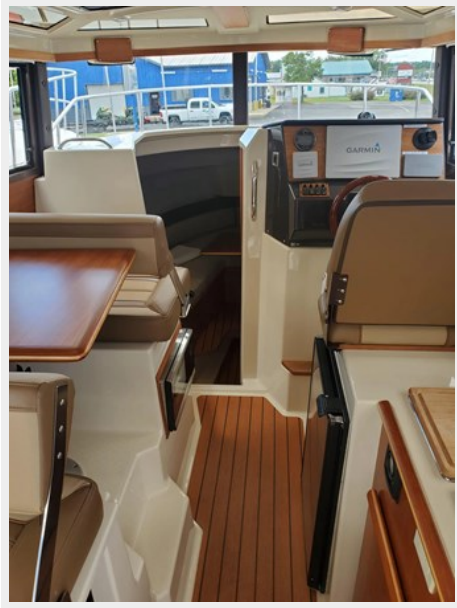

2020 Ranger Tugs 25 Luxury Edition