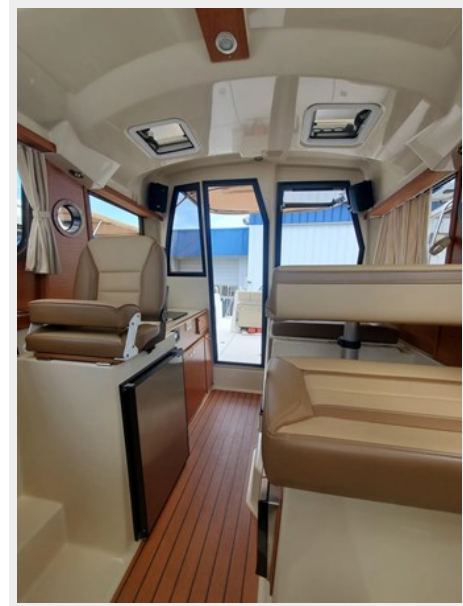

PHOTOS

2020 Ranger Tugs 25 Luxury Edition