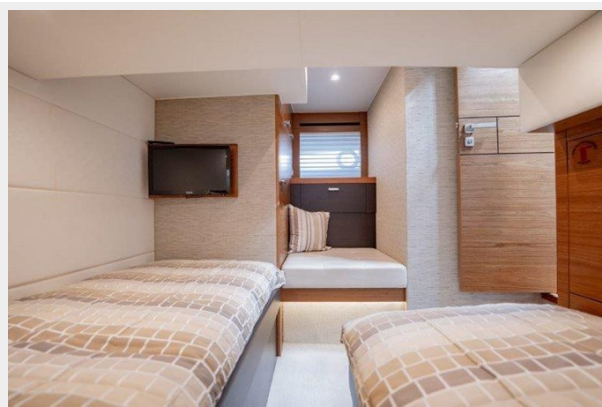

Twin Guest Stateroom Entrance