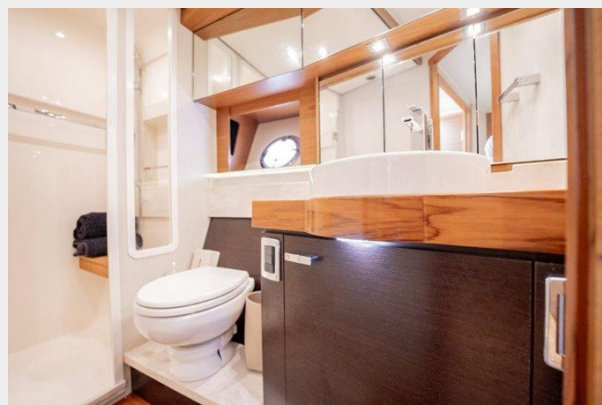

Master Head - Vanity - Shower