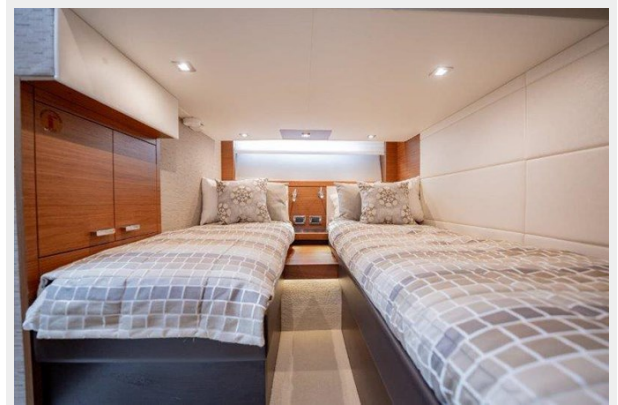

Guest Twin Stateroom