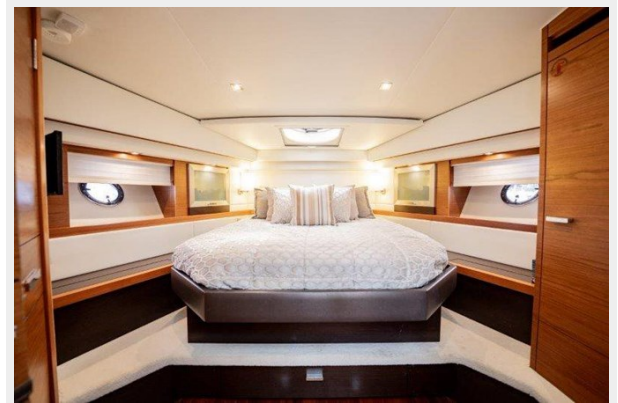

Master Custom Stateroom