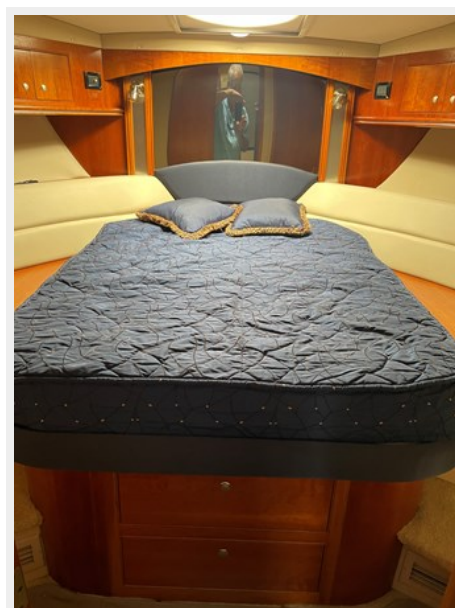

Forward VIP Stateroom