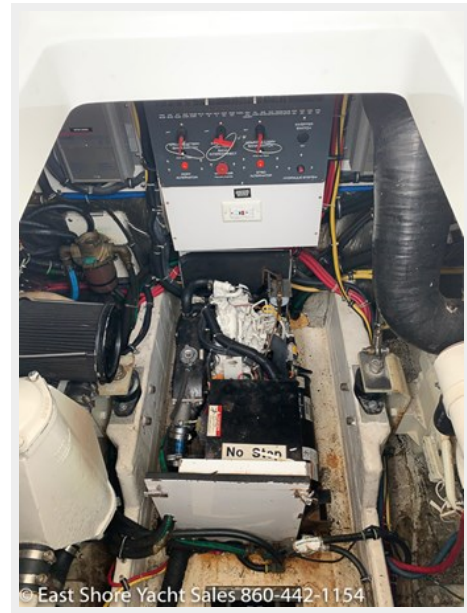

Tiara 4000Exp-19

© East Shore Yacht Sales 860-442-1154