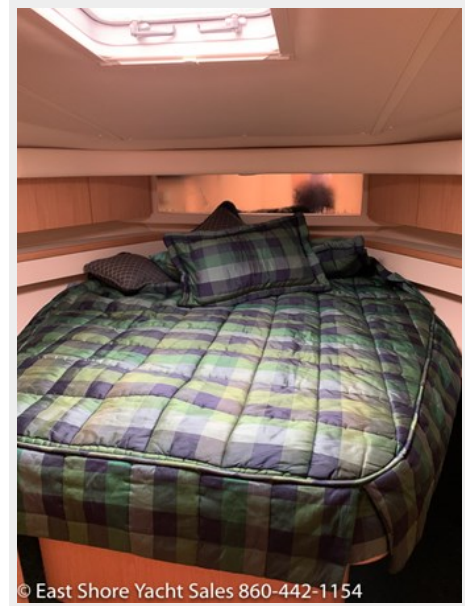

Tiara 4000Exp-9