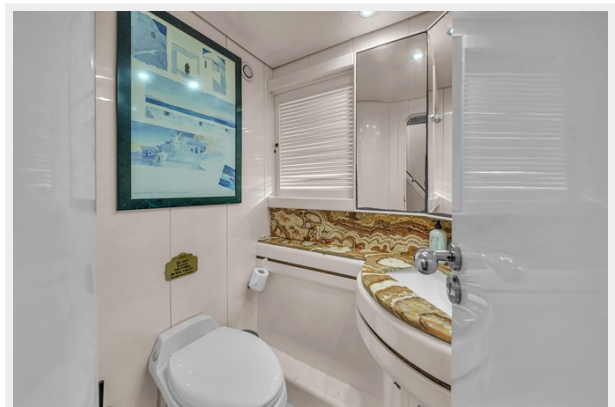

1999-baia-panther-80-power-9341359-20240415133046423-1_XLARGE