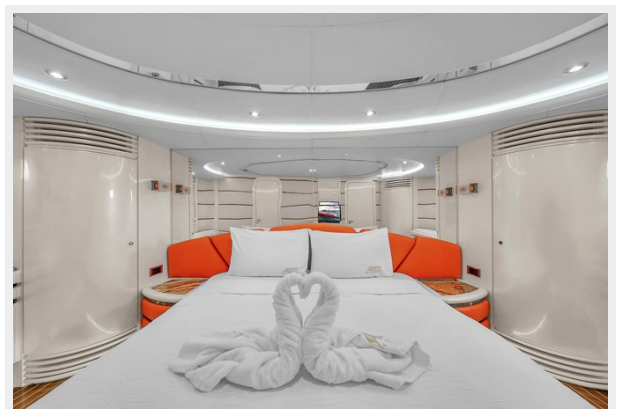

1999-baia-panther-80-power-9341359-20240415132959710-1_XLARGE